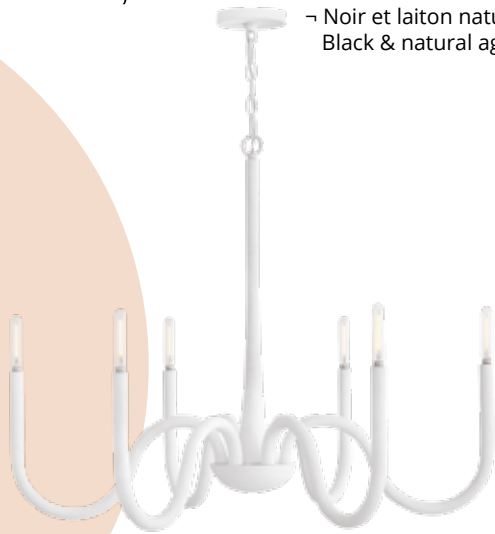

11" D
113$
Rég. : 126$

Maris

- Noir et laiton naturel vieilli / Black & natural aged brass

36" L
452$
Rég. : 503$

Lucy

- Noir et laiton laqué / Black & lacquered brass
- Laiton laqué / Lacquered brass

12" D
181$
Rég. : 202$